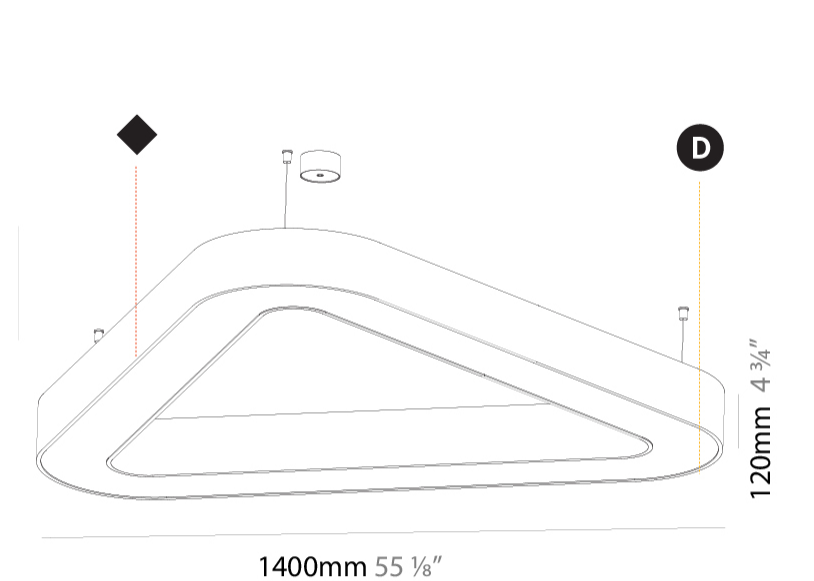

GENERAL

Series: Victory
Partner: Prolicht
Division: Architectural
Installation: Suspension
Product Type: Pendant
Mounting Location: Ceiling
Light Distribution: Direct

PHYSICAL

Shape: Abstract
Length (mm): 1400
Length (in): 55 1/8
Width (mm): 1400
Width (in): 55 1/8
Height (mm): 120
Height (in): 4 3/4
Max. Overall Height (mm): 2120
Max. Overall Height (in): 83 7/16
Weight (kg): 13.892
Weight (lbs): 30.56
Diffuser: PMMA - Opal or Micro-Prism
Fixture Finish: SSR / BKV / CWI / CRY / HAB / UFT / ITA / RUA / FTG / MYG / LOD / PUS / FRO / FUP / KIA / POP / BLS / SPG / MEY / GOH / CHC / COM / ABZ / JAG / OBR / MOS / ROR
Fixture Material: PMMA / Aluminum

ELECTRICAL

Lamp Type: LED (Zhaga Standard)
Input Wattage (W): 60
Total Output Wattage (W): 48 / 38.4 (3500K)
Dimming: Non-Dimming / Phase Dimming (120Vac only) / 0-10V Dimming
Driver Included: Yes
Driver Location: Integrated
Driver Type: Constant Current - 120 / 277Vac
Driver Class: Class 2
Input Voltage (V): 120 - 277
Constant Current (MA): 350 / 1200 (3500K)

LED

Color Temperature (°K): 3000 / 3500 / 4000
Max. Delivered Lumen (lm): 5540 / 5733 / 5850
CRI: >80 CRI
Efficiency (%): 0.65
Lamp Life (hrs): 50000

OPTICAL

RATINGS AND CERTIFICATIONS

Certified By: Certified for North American Standards
IP rating: IP20